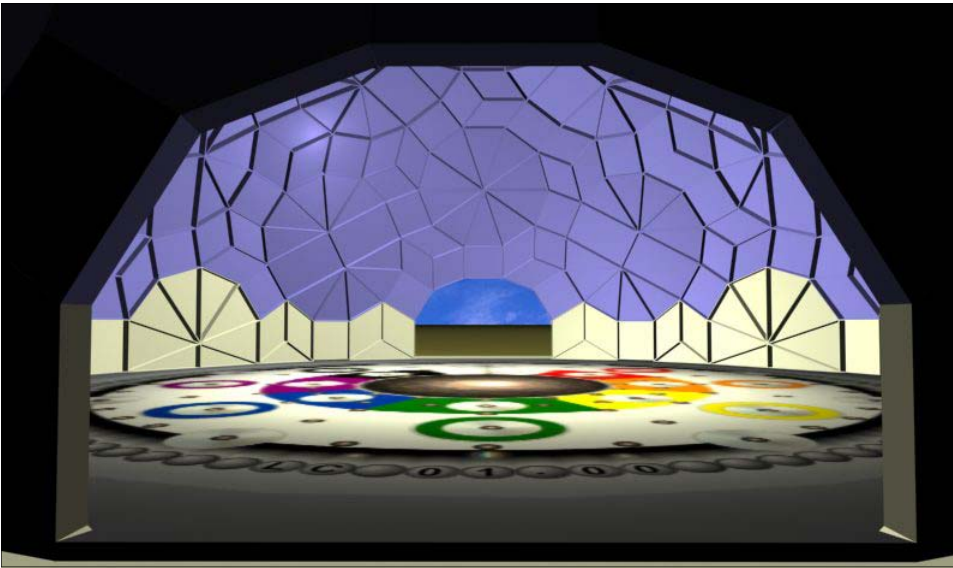

# eXperience—THE GAME™ Dome of Resolution

## Aurodyn Design

The unique concept of the Game Dome calls for an efficient means of creating space that is aesthetically interesting and truly satisfying. The patent-pending geometric structural systems developed by Aurodyn enable the construction of space that inspires, captivates and satisfies the human spirit.

Aurodyn's systems are based on the same golden geometry commonly exhibited in nature and share the qualities of beauty, efficiency, strength and economy of natural structures. This means using less material and expense to create exceptionally engaging and highly functional structures.

## eXperience—THE GAME™ (XTHEGAME.com) as a life sized, "Living Theater."

The ideal partnership between Aurodyn and eXperience-TECH for the Game Dome project is driven by the need for a strong and lightweight system that is easy to assemble and disassemble. The modular geometry lends itself to mass production lowering the cost of components and bringing an efficient way to scale up to hundreds of Game Domes around the globe.